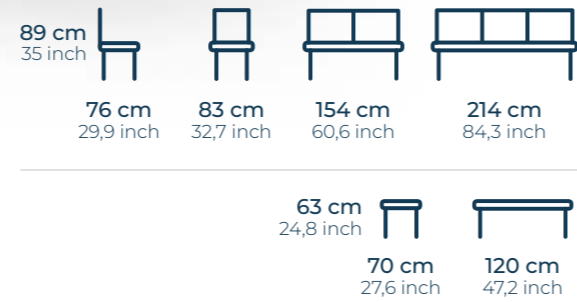

Delta

Aluminium
Single Sofa