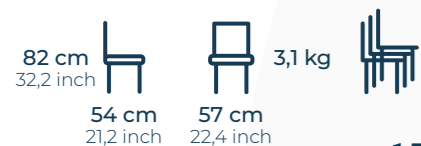

81 cm
31,8 inch
55 cm
21,6 inch
50 cm
19,7 inch
3 kg

81 cm
31,8 inch
55 cm
21,6 inch
50 cm
19,7 inch
2,3 kg

146.- CHF (HTC)

outdoor

outdoor

outdoor

outdoor

A-183
Joker
 Aluminium
 Armchair

76 cm
29,9 inch

56 cm
22 inch

59 cm
23,2 inch

4 kg

225.- CHF (HTC)

A-232
Cloud
Aluminium Armchair

Gürhan Bilget
Designer

He graduated from Anadolu University, Interior Architecture department in 2013. Besides the interior projects, he also worked on Furniture Design. Between 2016-2022 he worked several furniture companies as Senior Designer and Prototype Specialist. In 2022, he attended to Furniture Design Master in Politecnico di Milano