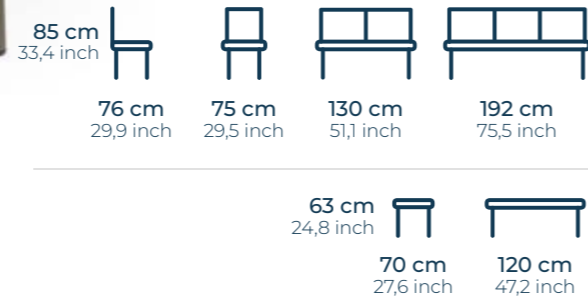

Terra

Aluminium
Single Sofa