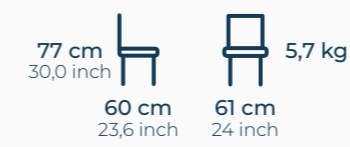

She graduated from Selcuk University, Department of Industrial Design, the designer carried out projects with different companies and design offices during her education life. In 2020, its product named 'Enka' was deemed worthy of the honorable mention at the IMMIB Industrial Design Competition. After her university education, she turned to the field of furniture design. She is currently working as an industrial designer at Decosit.

245.- CHF (HTC)