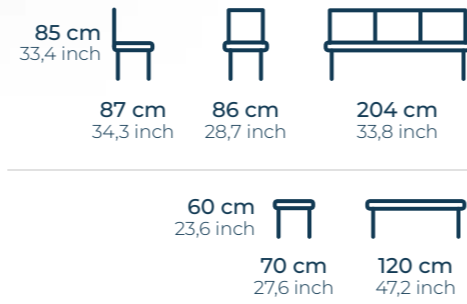

Lupus

Aluminium
Single Sofa