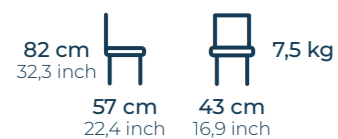

314.- CHF (HTC)

A-215-B
Alba
Aluminium
Bar Chair

183.- CHF (HTC)

329.- CHF (HTC)