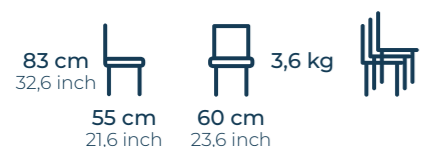

A-222-F
Star
Aluminium Armchair
Batyline Seat

He graduated from Anadolu University, Interior Architecture department in 2013. Besides the interior projects, he also worked on Furniture Design. Between 2016-2022 he worked several furniture companies as Senior Designer and Prototype Specialist. In 2022, he attended to Furniture Design Master in Politecnico di Milano

245.- CH (HTC)