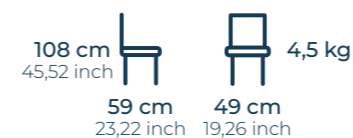

Aluminium Seating Group

outdoor

outdoor

Adel

Aluminium
Armchair

80 cm 31,4 inch			
65 cm 25,5 inch	56 cm 22 inch	130 cm 51,1 inch	
60 cm 23,6 inch			
60 cm 23,6 inch	60 cm 23,6 inch	90 cm 35,4 inch	

Adel

Aluminium
2 Seater Sofa

2+1+1+ HPL Table basse 1'397.- chf (htc)

outdoor

outdoor

Outdoor
Bar
Collection

A-210-B
Adel
Aluminium
Bar Chair

314.- CHF (HTC)

A-215-B
Alba
Aluminium
Bar Chair

183.- CHF (HTC)