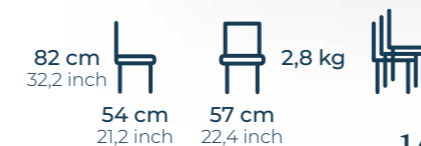

A-231
Cloud
Aluminium Chair

166- CHF (HTC)