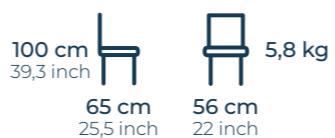

Aluminium Seating Group

outdoor

outdoor

Adel

Aluminium
Armchair

80 cm 31,4 inch			
65 cm 25,5 inch	56 cm 22 inch	130 cm 51,1 inch	
60 cm 23,6 inch			
60 cm 23,6 inch	60 cm 23,6 inch	90 cm 35,4 inch	

Adel

Aluminium
2 Seater Sofa

2+1+1+ HPL Table basse 1'397.- chf (htc)

outdoor

outdoor

Outdoor
Bar
Collection

A-210-B
Adel
Aluminium
Bar Chair

314.- CHF (HTC)

A-215-B
Alba
Aluminium
Bar Chair

183.- CHF (HTC)