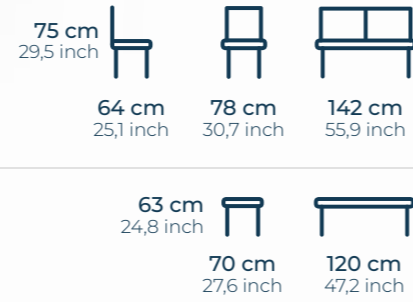

Esso

Aluminium
Single Sofa