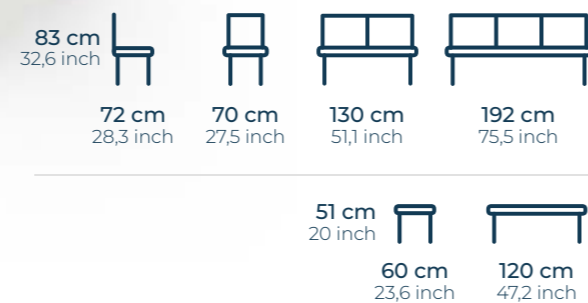

Flex

Aluminium
Single Sofa